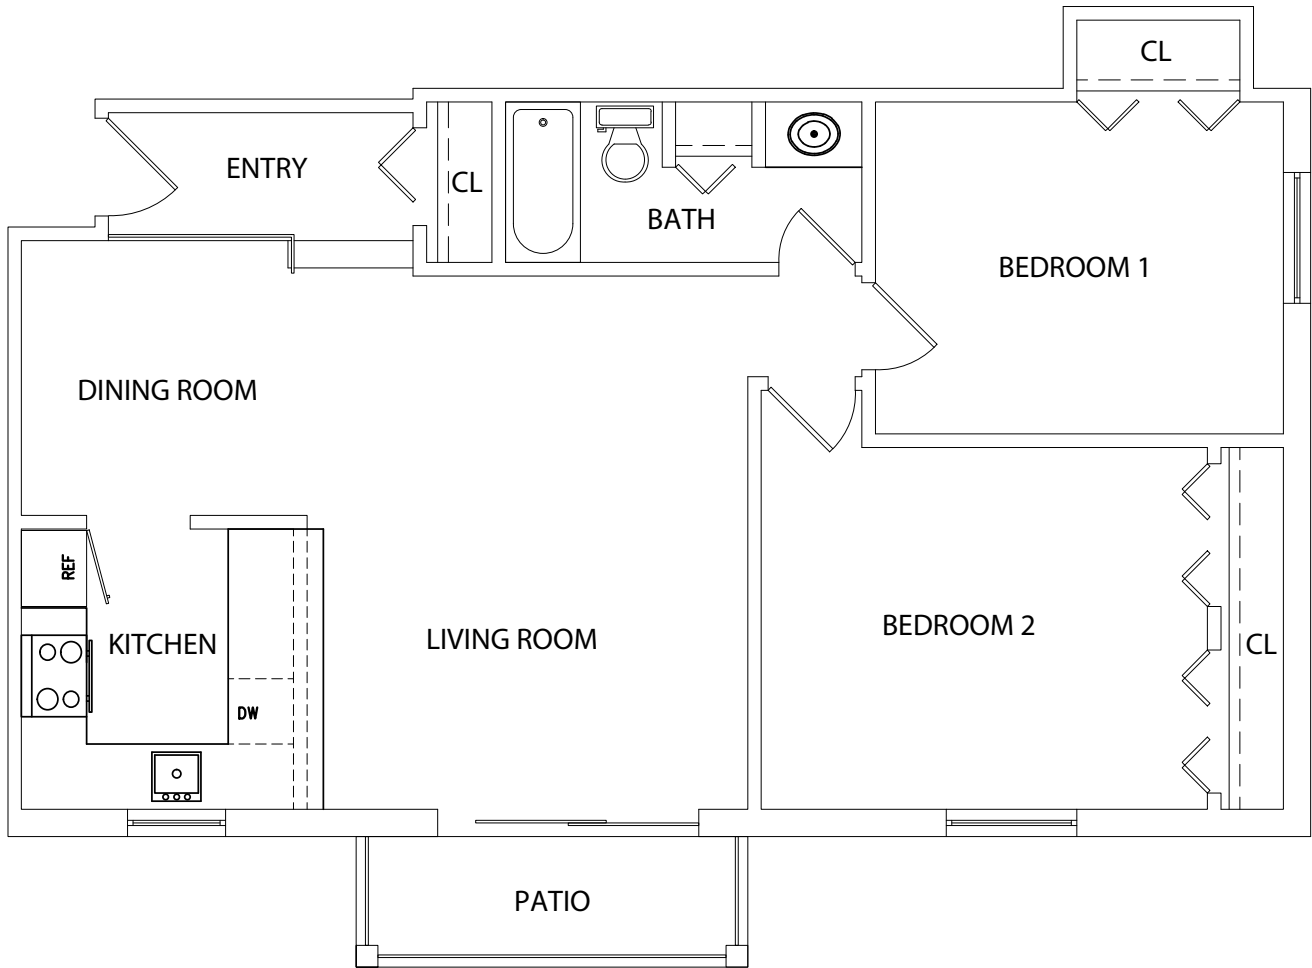

The Willow - Style B1
Two Bedroom, One Bath
840 sq. ft.

Forest Cove Apartments

1706 Forest Cove Drive
Mount Prospect, IL 60056
(847) 439-7477

forestcove@forestcoveapartments.com

All dimensions and specifications are approximate and subject to change without notice.