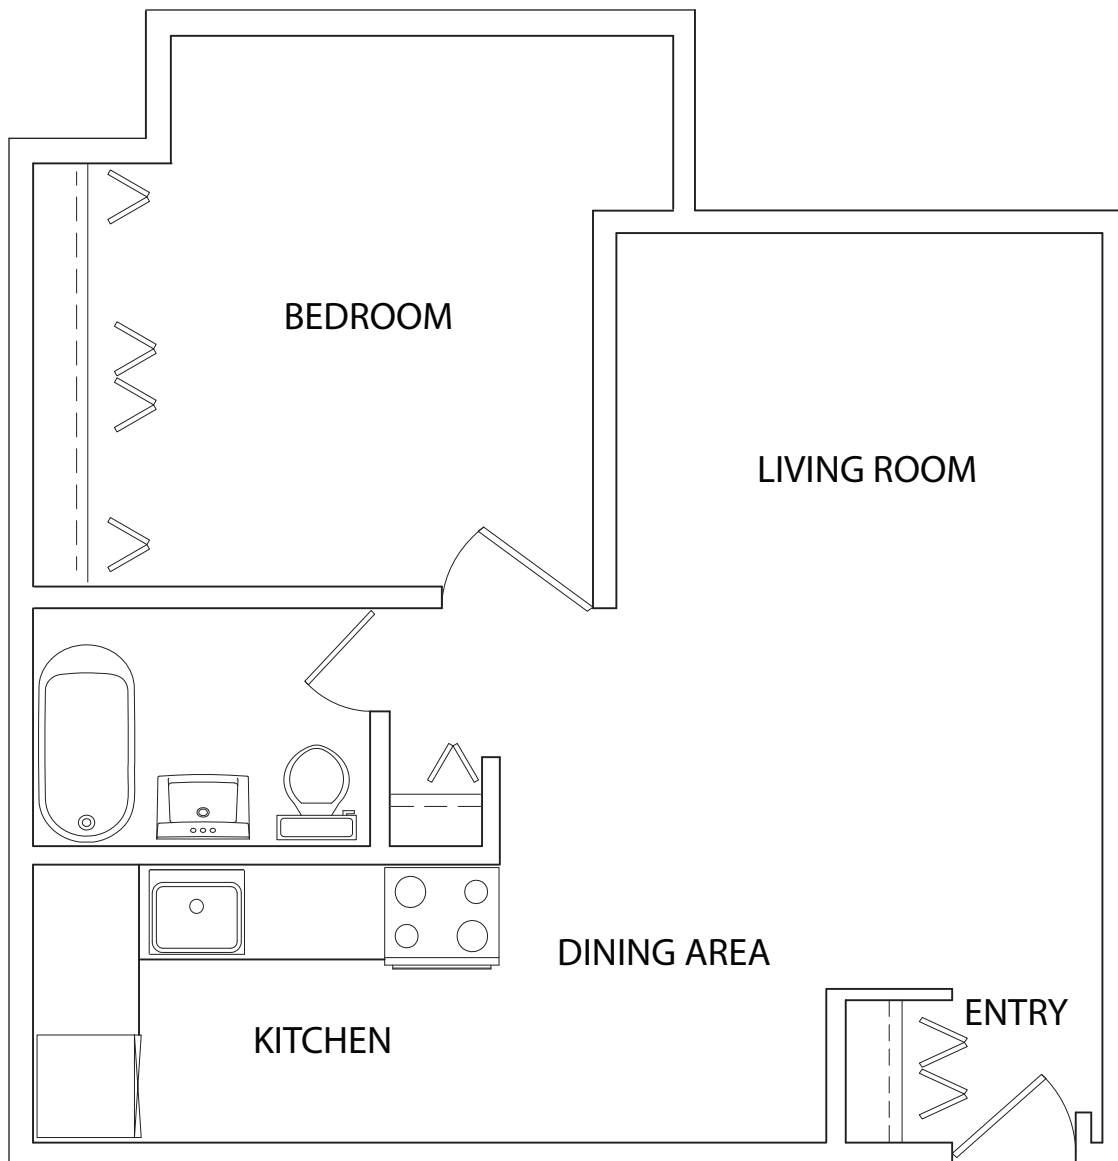

**The Willow- Style A2**  
One Bedroom, One Bath  
594 Sq. Ft.

**The Arbors of Glen Ellyn Apartments**  
325 Ramblewood Drive  
Glen Ellyn, IL 60137  
(630) 858-4049  
[Arbors@ArborsofGlenEllynApts.com](mailto:Arbors@ArborsofGlenEllynApts.com)

All dimensions and specifications are approximate and are subject to change without notice.