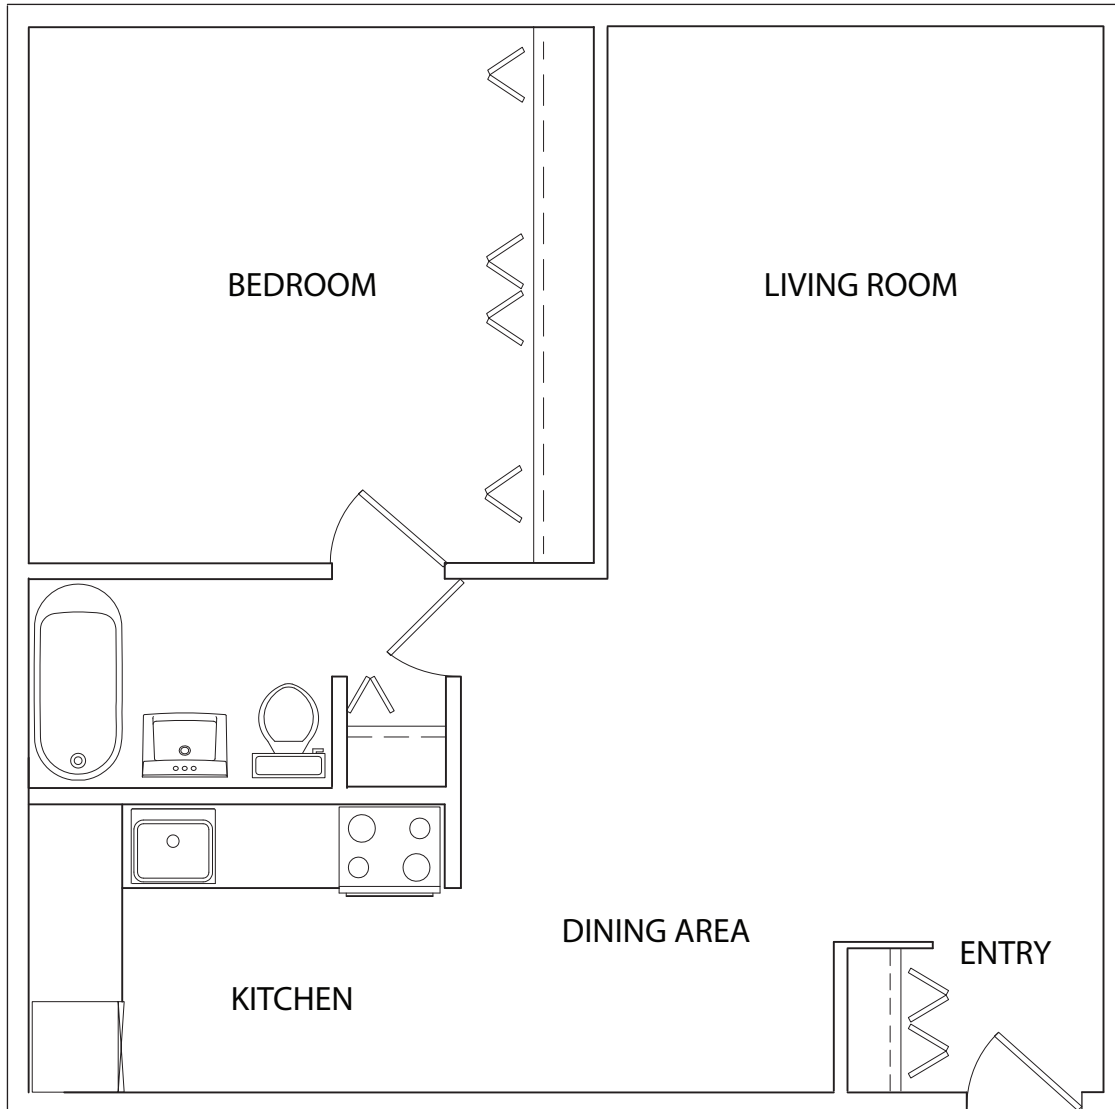

**The Maple- Style A4**  
One Bedroom, One Bath  
647 Sq. Ft.

**The Arbors of Glen Ellyn Apartments**  
325 Ramblewood Drive  
Glen Ellyn, IL 60137  
(630) 858-4049  
[Arbors@ArborsofGlenEllynApts.com](mailto:Arbors@ArborsofGlenEllynApts.com)

All dimensions and specifications are approximate and are subject to change without notice.