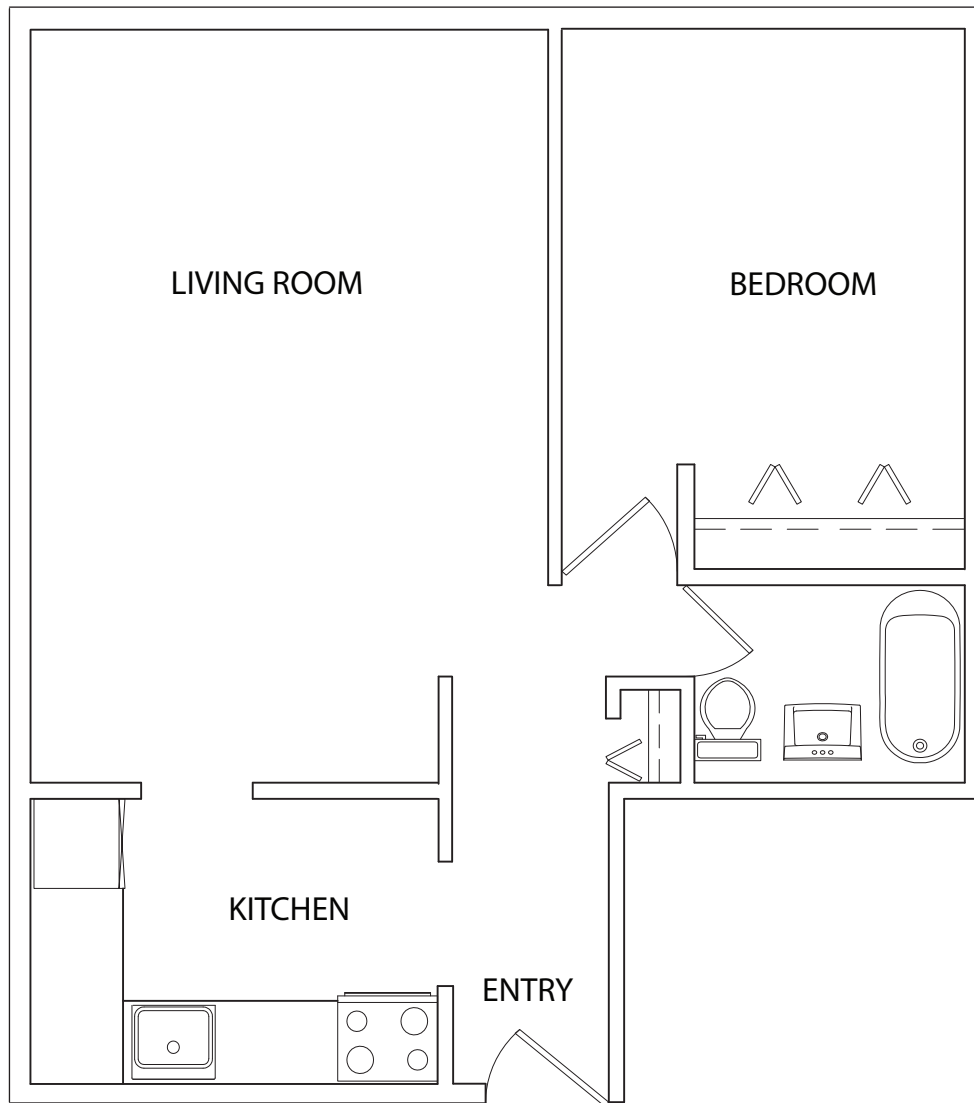

The Magnolia - Style A1
One Bedroom, One Bath
555 Sq. Ft.

The Arbors of Glen Ellyn Apartments
325 Ramblewood Drive
Glen Ellyn, IL 60137
(630) 858-4049
Arbors@ArborsofGlenEllynApts.com

All dimensions and specifications are approximate and are subject to change without notice.