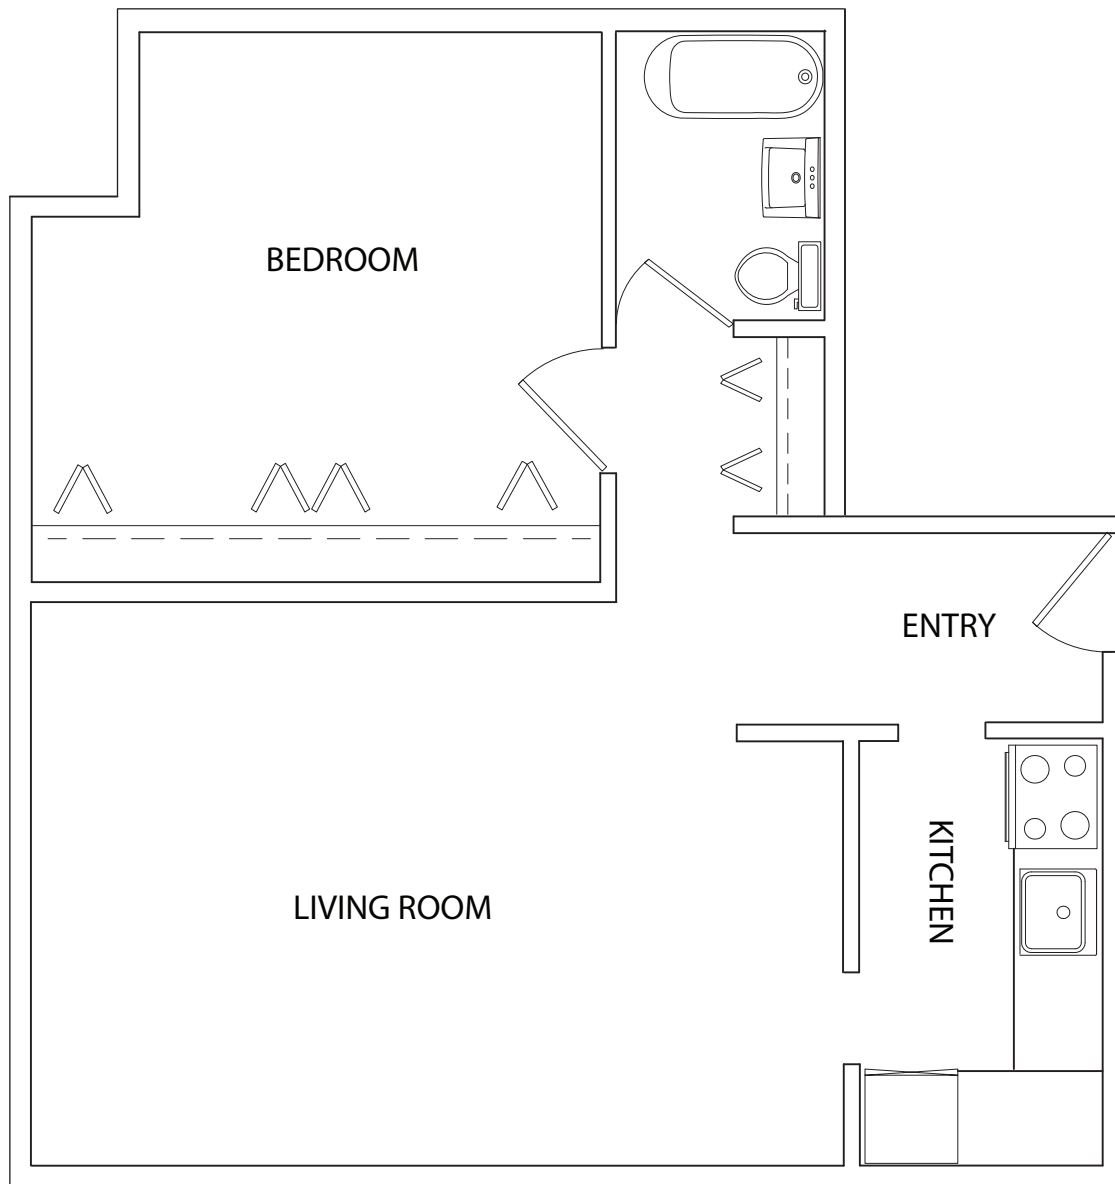

**The Holly- Style A3**  
One Bedroom, One Bath  
635 Sq. Ft.

**The Arbors of Glen Ellyn Apartments**  
325 Ramblewood Drive  
Glen Ellyn, IL 60137  
(630) 858-4049  
[Arbors@ArborsofGlenEllynApts.com](mailto:Arbors@ArborsofGlenEllynApts.com)

All dimensions and specifications are approximate and are subject to change without notice.