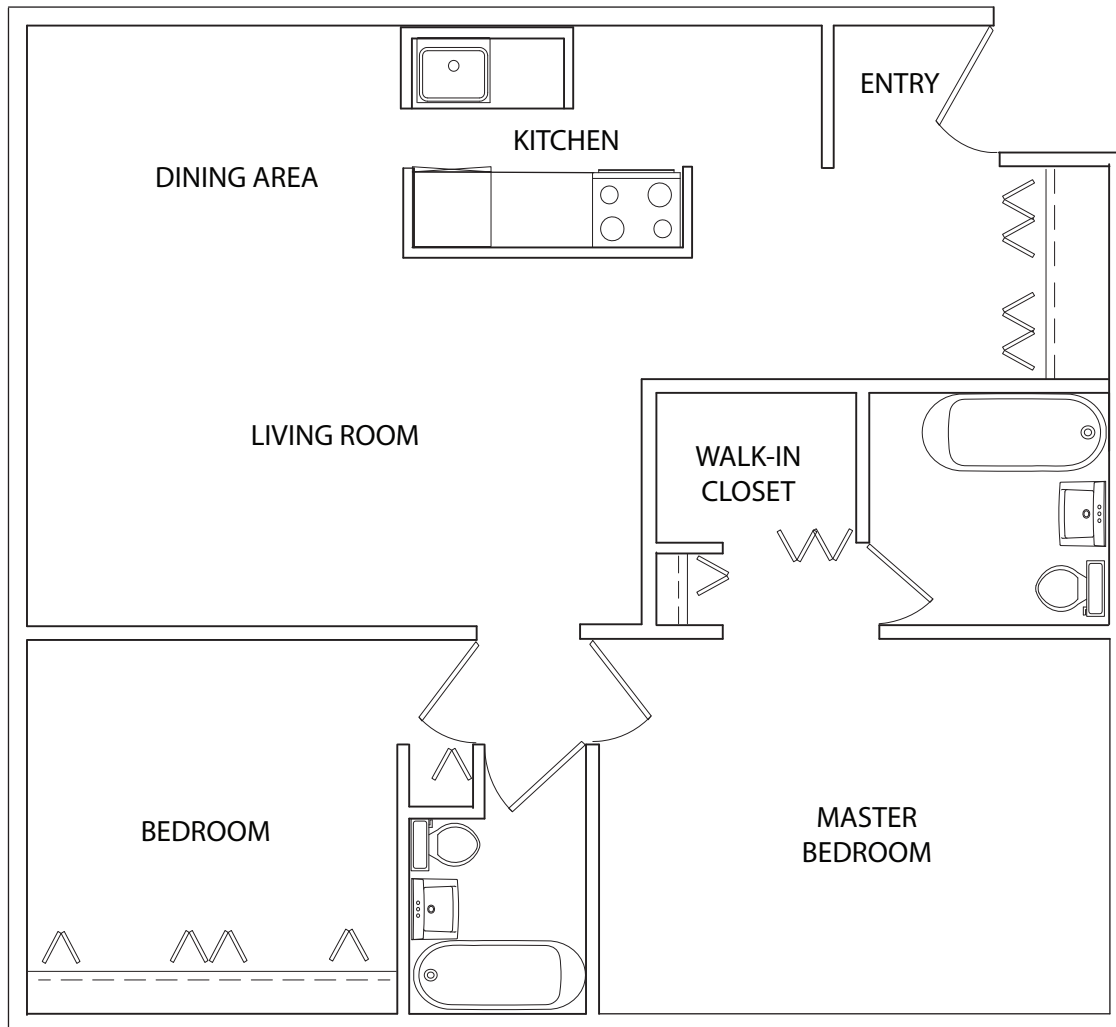

The Cypress - Style B1
Two Bedroom, Two Bath
953 Sq. Ft.

The Arbors of Glen Ellyn Apartments
325 Ramblewood Drive
Glen Ellyn, IL 60137
(630) 858-4049
Arbors@ArborsofGlenEllynApts.com

All dimensions and specifications are approximate and are subject to change without notice.