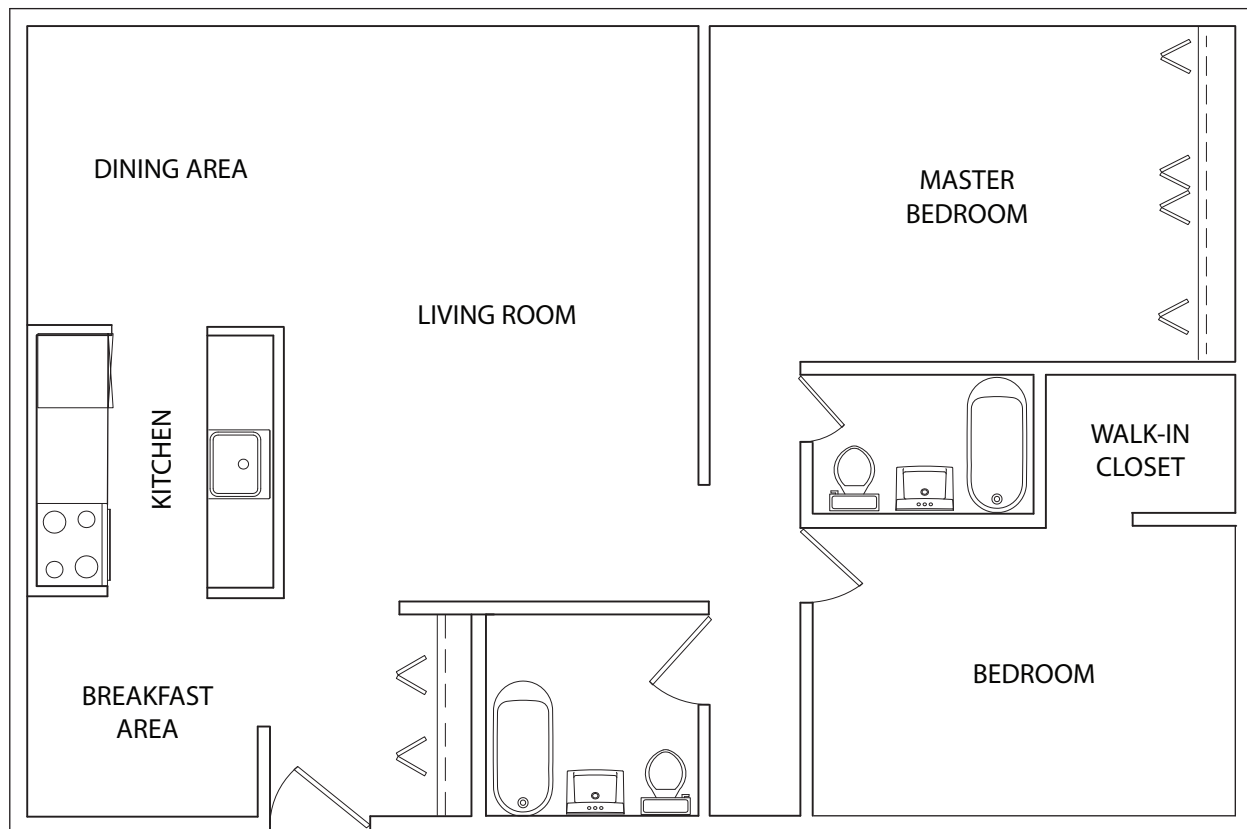

**The Blue Spruce - Style B2**  
Two Bedroom, Two Bath  
958 Sq. Ft.

**The Arbors of Glen Ellyn Apartments**  
325 Ramblewood Drive  
Glen Ellyn, IL 60137  
(630) 858-4049  
[Arbors@ArborsofGlenEllynApts.com](mailto:Arbors@ArborsofGlenEllynApts.com)

All dimensions and specifications are approximate and are subject to change without notice.